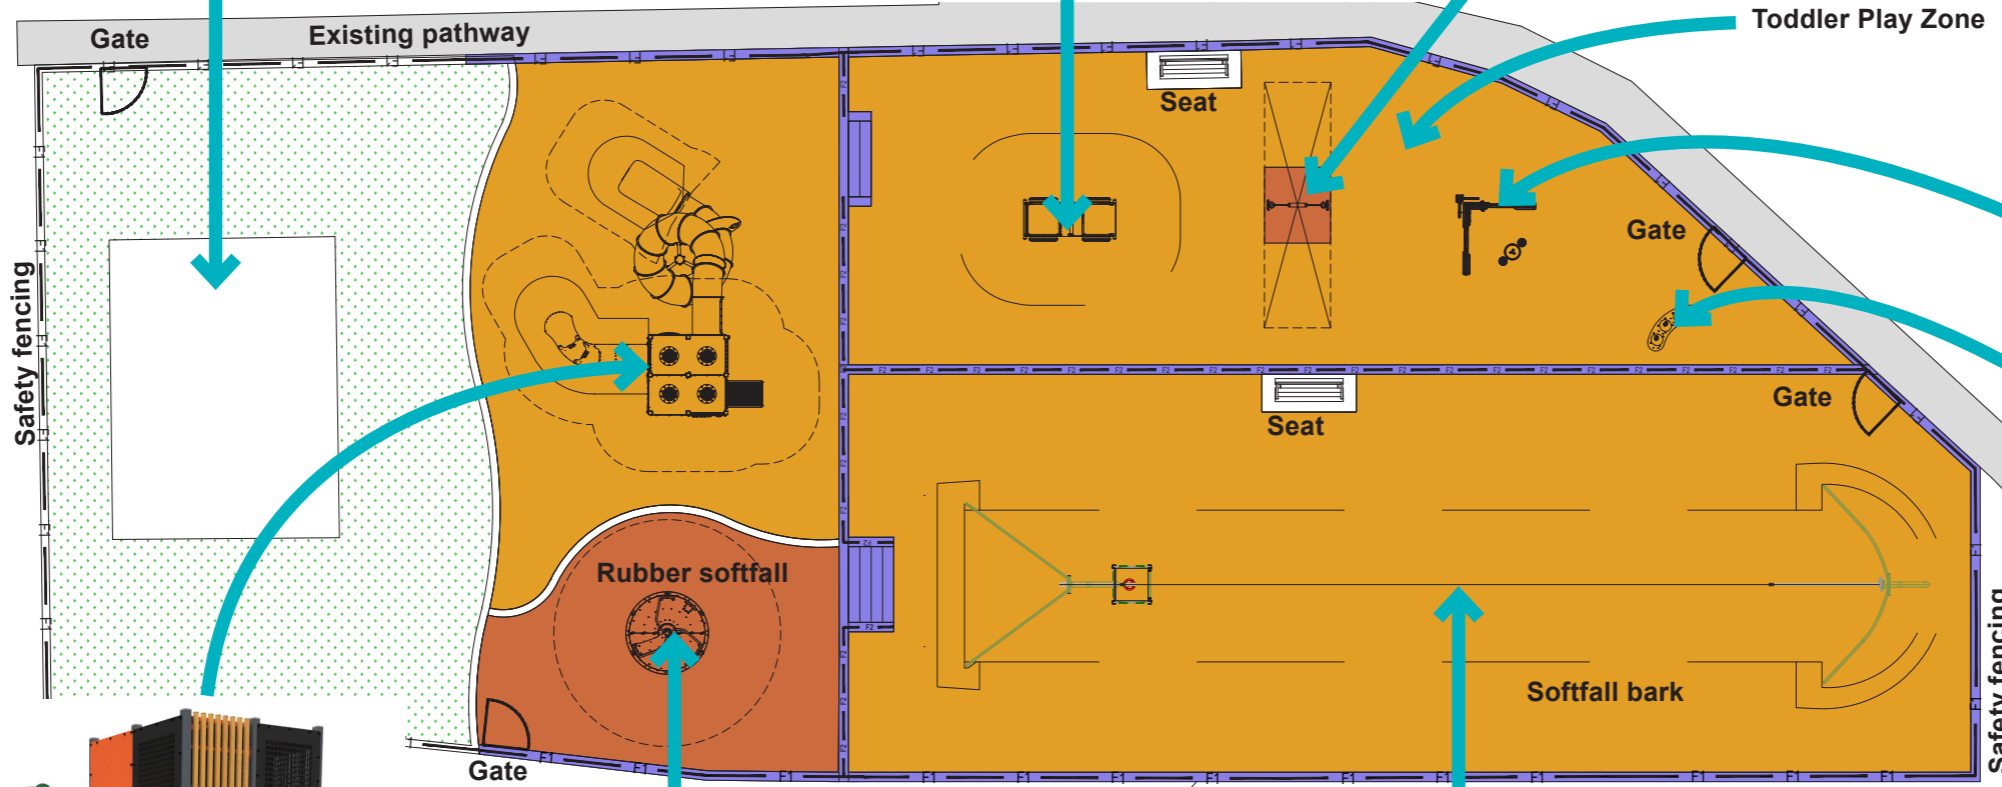

Existing shelter & picnic setting within lawn area.

Buggy springer

Toddler tummy swing

Cafe Unit

Toddler Play Zone

Gate

Gate

Sofffall bark

Safety fencing

Gate

Rubber softfall

82

Seat

Seat

New shelter & bbq located nearby, to replace existing assets.

Tower with slides

Accessible wheelchair carousel

Bongo Drums

Flying Fox (Single cable 25m length)