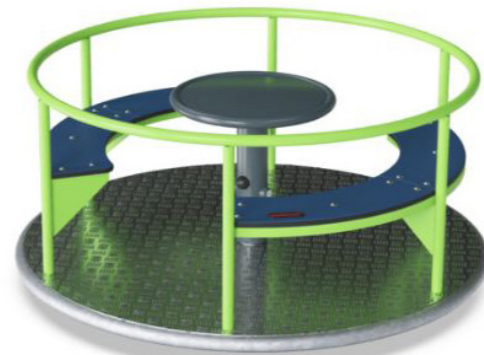

Existing shelter & picnic setting within lawn area.

Buggy springer

Toddler tummy swing

Cafe Unit

Toddler Play Zone

Gate

Gate

Sofffall bark

Safety fencing

Gate

Rubber softfall

82

Seat

Seat

New shelter & bbq located nearby, to replace existing assets.

Tower with slides

Accessible wheelchair carousel

Bongo Drums

Flying Fox (Single cable 25m length)