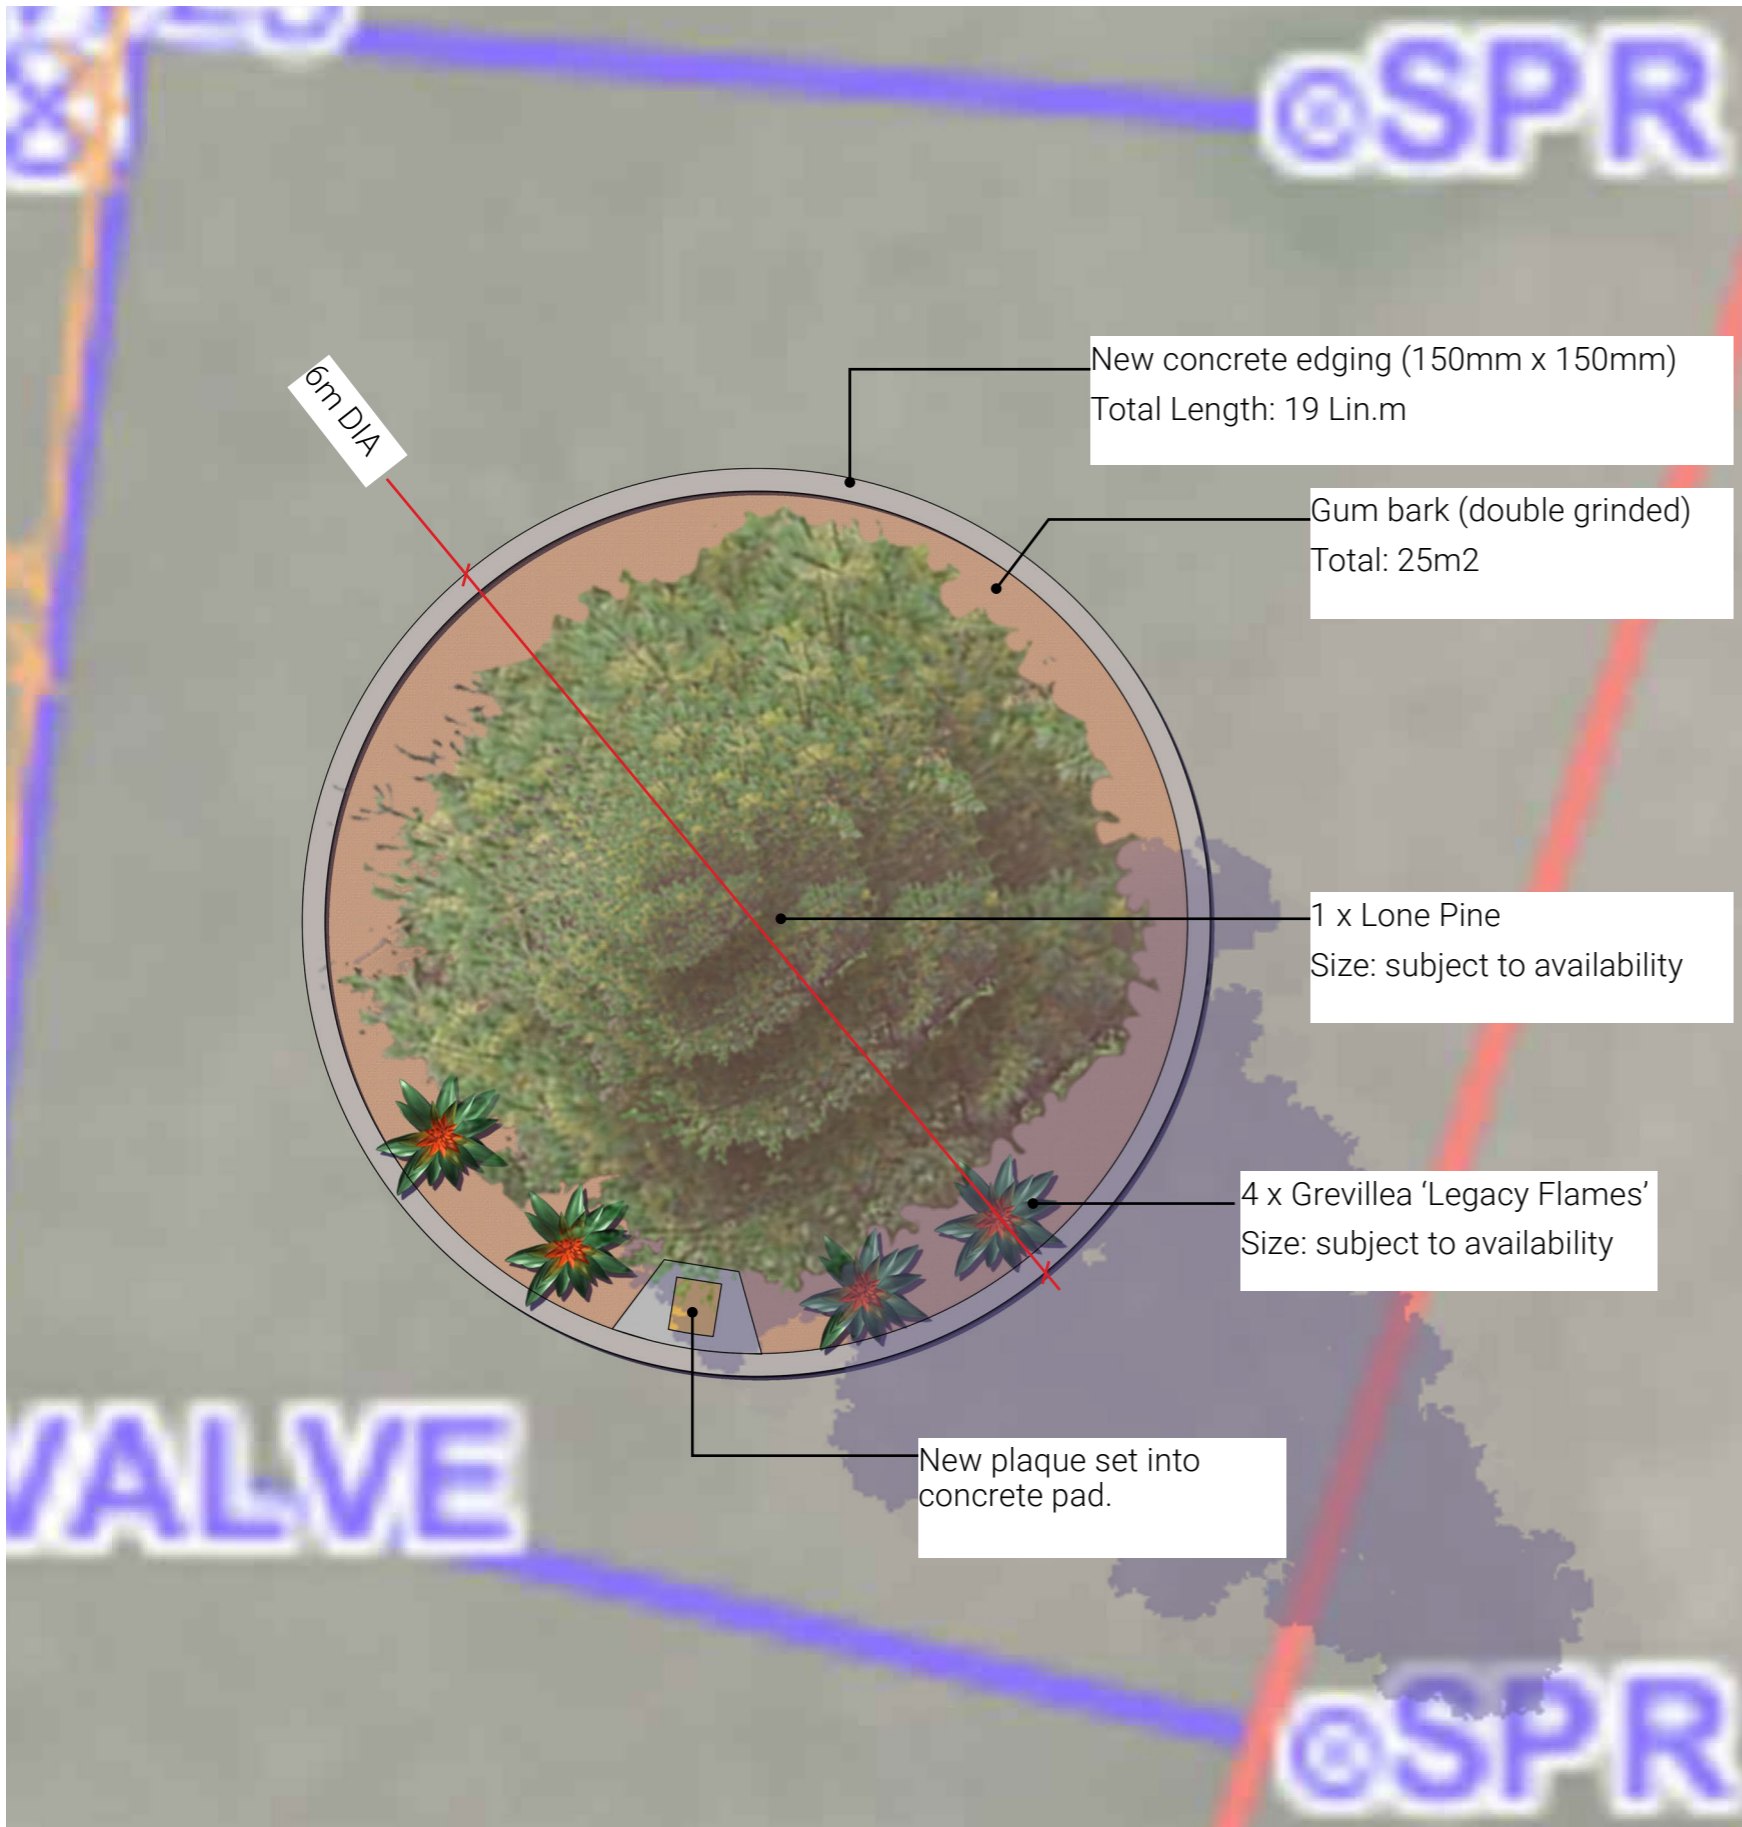

Existing pine tree and plaque to be removed for new toilet facility.

New pine tree garden bed to complement existing War Memorial area within parkland.
 Pine tree and understorey planting to offset the removal of existing pine tree and plaque (due to new toilets).

Garden bed specifically located between existing irrigation infrastructure.
 Garden bed location to frame gathering space for large Anzac events, not impacting existing water views.

Claremont RSL War Memorial area.

GARDEN PLAN

Image: Existing Pine

Image: Existing Plaque

Image: Grevillea 'Legacy Flames'